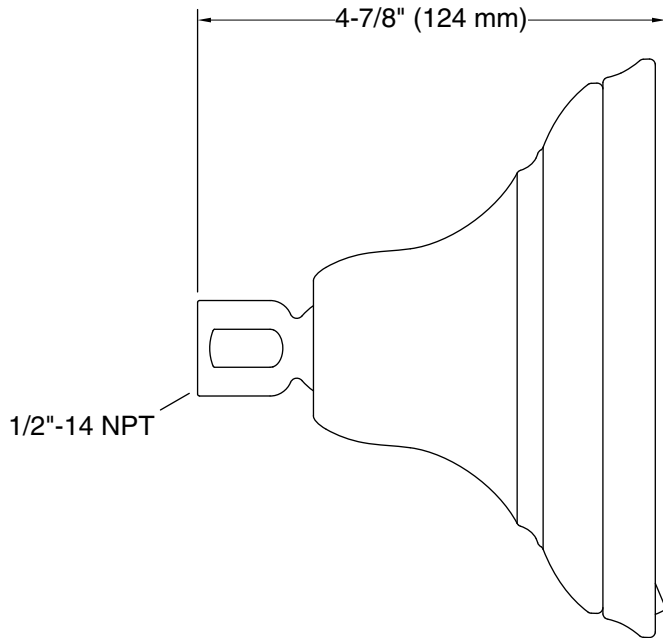

Technical Information

All product dimensions are nominal.

Showerhead/Body Spray:

Rated maximum flow: 2.5 gal/min (9.5 l/min)

Notes

Install this product according to the installation instructions.