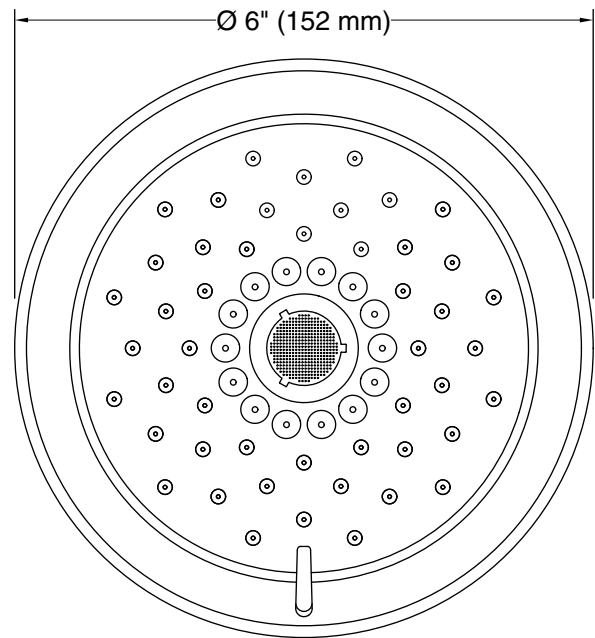

Features

- Multifunction showerhead and handshower each have advanced spray engines to provide three experiences: full coverage, pulsating massage, and silk spray.
- Full coverage spray produces an encompassing spray ideal for everyday use.
- Pulsating massage spray targets sore muscles to ease away aches and pains.
- Silk spray releases a dense, luxurious spray ideal for rinsing.
- Thumb tab allows for a smooth transition between sprays.
- MasterClean™ sprayface features an easy-to-clean surface that withstands mineral buildup.
- 2.5 gpm (9.5 lpm) maximum flow rate.
- Coordinates with Bancroft and Devonshire faucets and accessories.

Material

- KOHLER finishes resist corrosion and tarnishing.

Installation

- Shower arm and flange sold separately.
- 1/2"-14 NPT connection.
- Wall-mount.

Recommended Products/Accessories

K-7397 Shower Arm and Flange
K-7395 Shower Arm and Flange
K-23723 Faucet cleaner

Color	Code	Description
	CP	Polished Chrome
	SN	Vibrant® Polished Nickel
	PB	Vibrant® Polished Brass
	BN	Vibrant® Brushed Nickel
	2BZ	Oil-Rubbed Bronze

Technical Information

All product dimensions are nominal.

Showerhead/Body Spray:

Rated maximum flow: 2.5 gal/min (9.5 l/min)

Notes

Install this product according to the installation instructions.